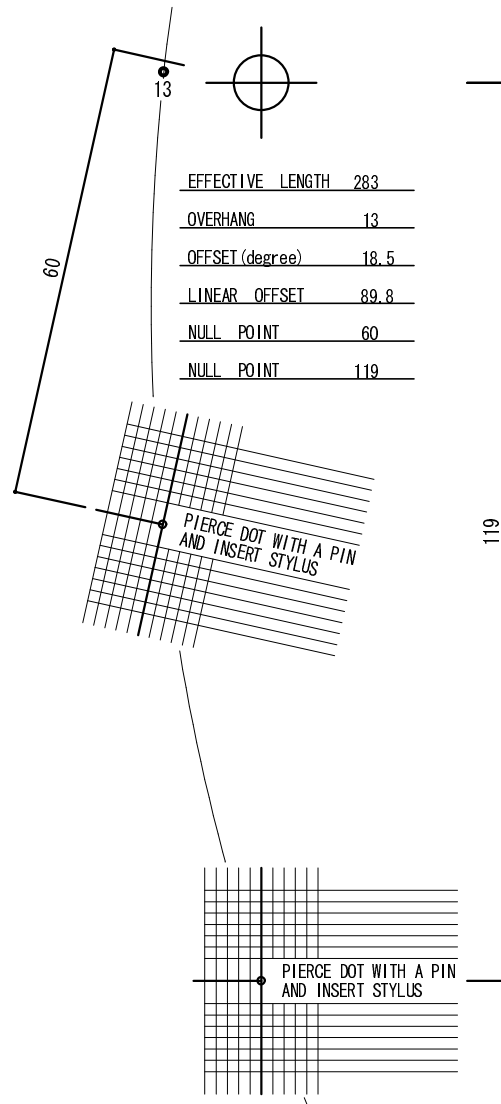

Audio Craft

AC-30/300/3000/3300

ALIGNMENT PROTRACTOR

studio kuro

Audio Craft

AC-400/4000/4400

ALIGNMENT PROTRACTOR

studio kuro