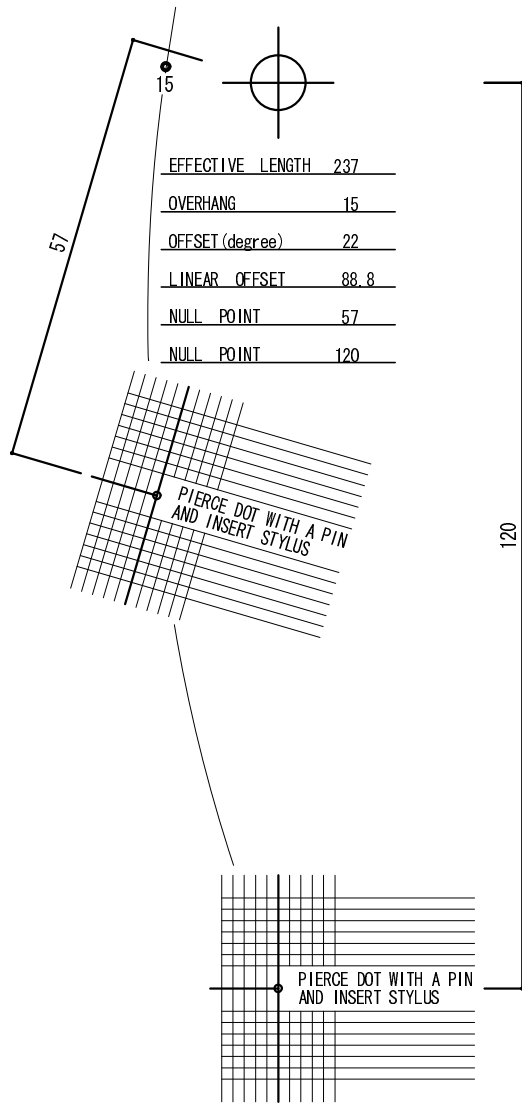

Audio Craft

AC-30/300/3000/3300

ALIGNMENT PROTRACTOR

studio kuro

Audio Craft

AC-400/4000/4400

ALIGNMENT PROTRACTOR

studio kuro