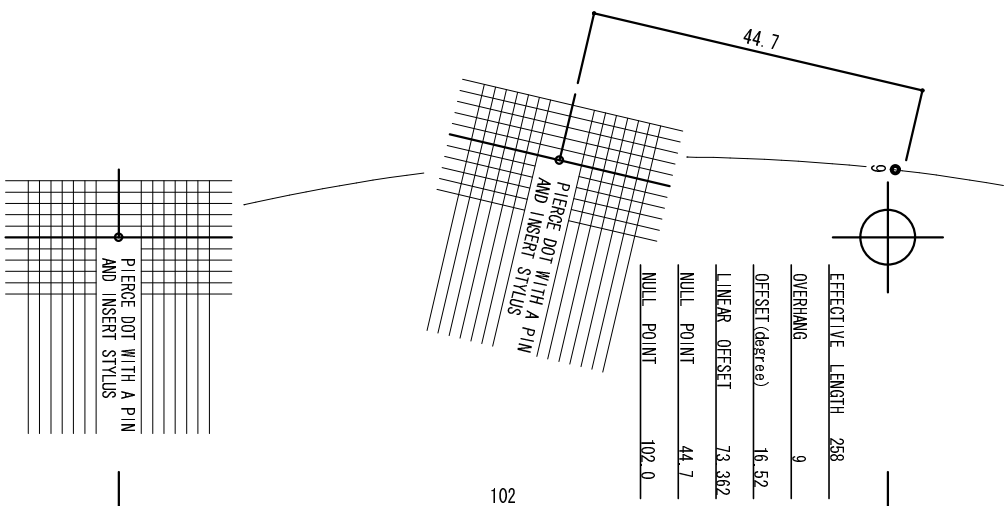

SAEC WE-407/23
ALIGNMENT PROTRACTOR

studio kuro

SAEC WE-407/GT
ALIGNMENT PROTRACTOR

studio kuro