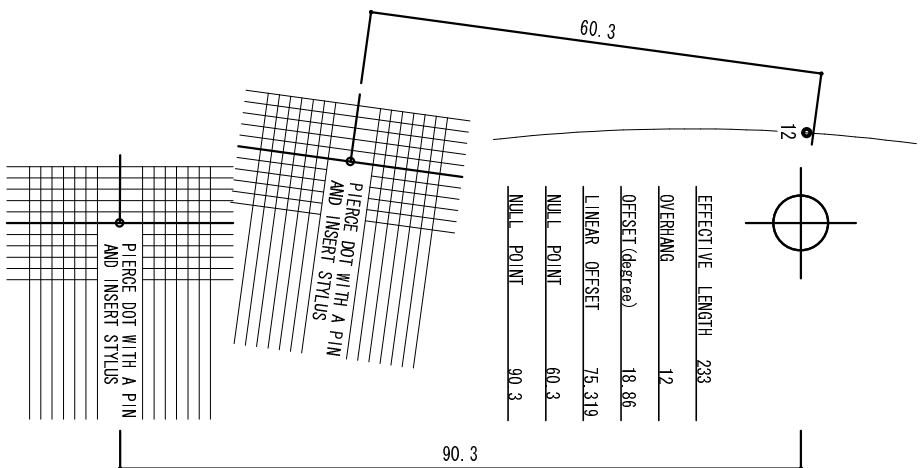

SAEC WE-407/23
ALIGNMENT PROTRACTOR

studio kuro

SAEC WE-407/GT
ALIGNMENT PROTRACTOR

studio kuro